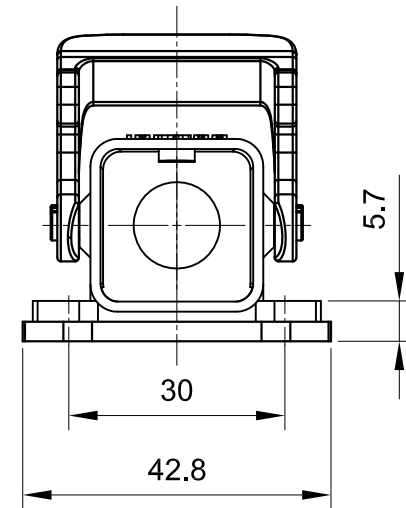

panel cut out

B

B

C

C

D

D

<p>All Dimensions in mm Original Size DIN A4</p>	Date 2019-11-11	Drawing No. TC9667469	Rev. A00	Scale 1:1
	<p>InKonn® InKonn (Suzhou) Electric Technology Co.,Ltd.</p>	Part No. 10 07 003 3510	Created by Shuxu Huang	Checked by Yiyi Luo
Type Name HPA3-ABM-SL				