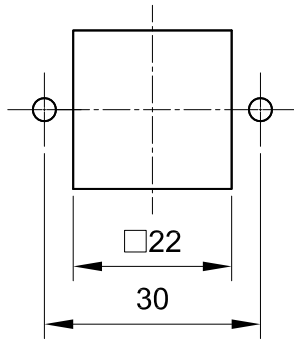

panel cut out

B

B

C

C

D

D

<p>All Dimensions in mm Original Size DIN A4</p>	Date 2019-11-11	Drawing No. TC9667469	Rev. A00	Scale 1:1
	<p>InKonn® InKonn (Suzhou) Electric Technology Co.,Ltd.</p>	Part No. 10 07 003 3510	Created by Shuxu Huang	Checked by Yiyi Luo
Type Name HPA3-ABM-SL				