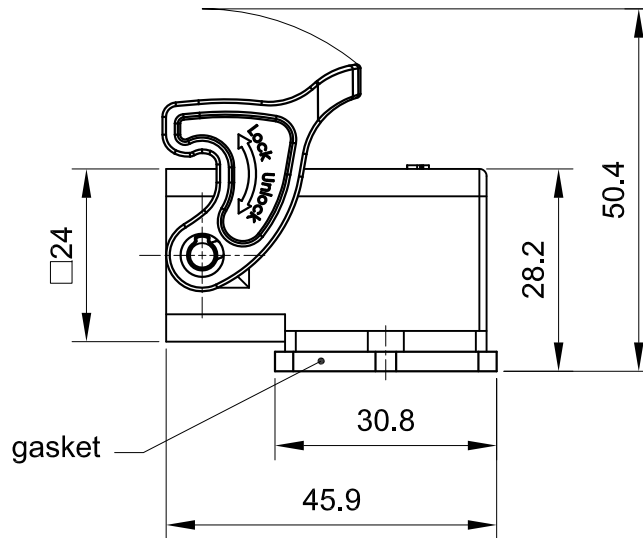

1

2

3

4

5

6

A

A

panel cut out

B

B

C

C

D

D

<p>All Dimensions in mm Original Size DIN A4</p>	Date 2019-11-11	Drawing No. TC9667469	Rev. A00	Scale 1:1
	<p>InKonn® InKonn (Suzhou) Electric Technology Co.,Ltd.</p>	Part No. 10 07 003 3510	Created by Shuxu Huang	Checked by Yiyi Luo
Type Name HPA3-ABM-SL				

1

2

3

4

5

6