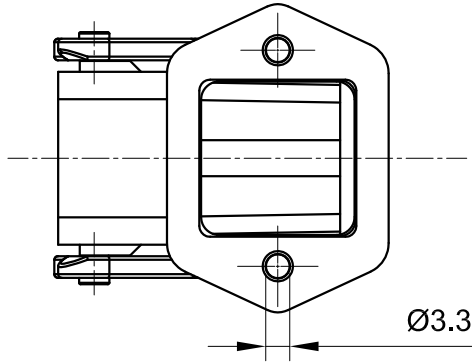

panel cut out

B

B

C

C

D

D

<p>All Dimensions in mm Original Size DIN A4</p>	Date 2019-11-11	Drawing No. TC9667469	Rev. A00	Scale 1:1
	<p>InKonn® InKonn (Suzhou) Electric Technology Co.,Ltd.</p>	Part No. 10 07 003 3510	Created by Shuxu Huang	Checked by Yiyi Luo
Type Name HPA3-ABM-SL				